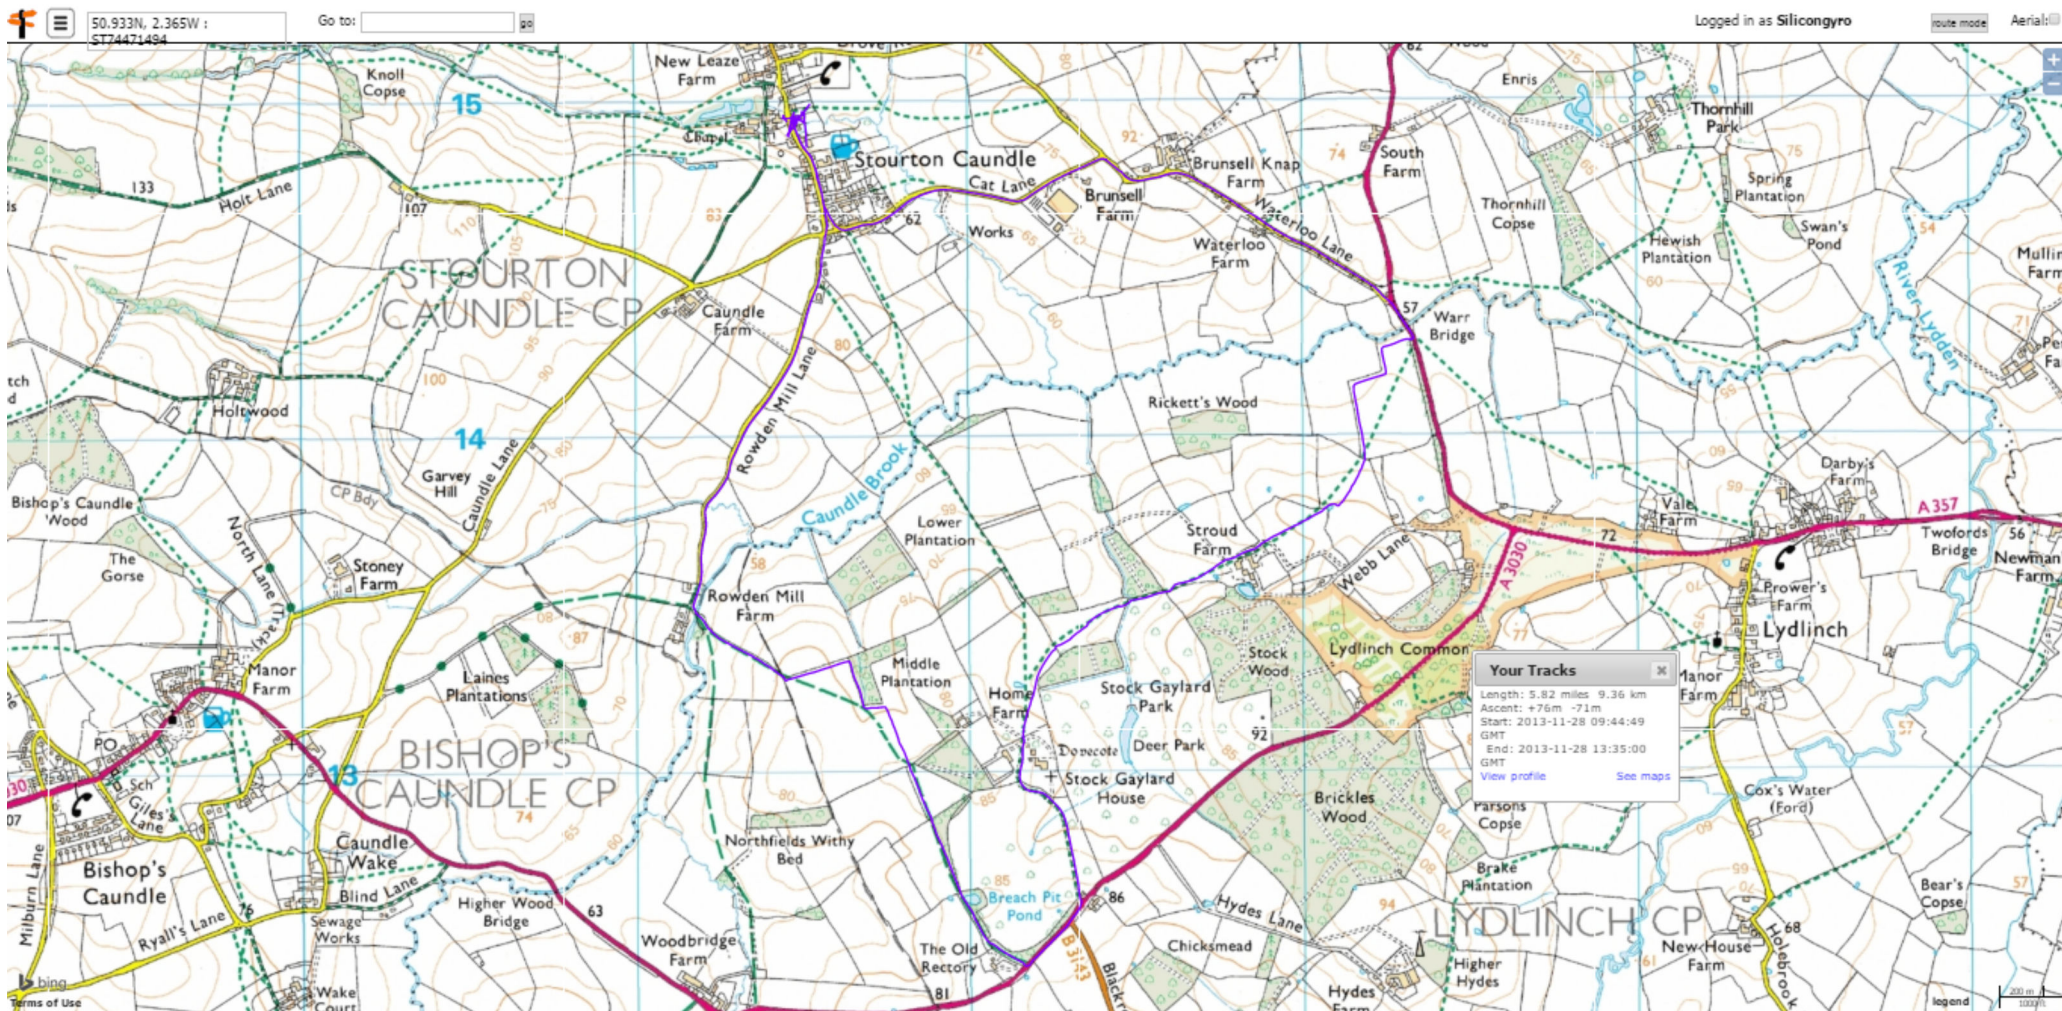

Webpage Screenshot

http://www.walklakes.co.uk/maps/?sid=1381e822d9784a6176633f170c8bd395 Sun May 03 2015 15:49:23 GMT+0100 (GMT Daylight Time)

Stourton Caundle

Stourton Caundle ramble - length 5.8 miles
 Pub - "The Trooper Inn" in Stourton Caundle
 Created by Judy - Nov 2013