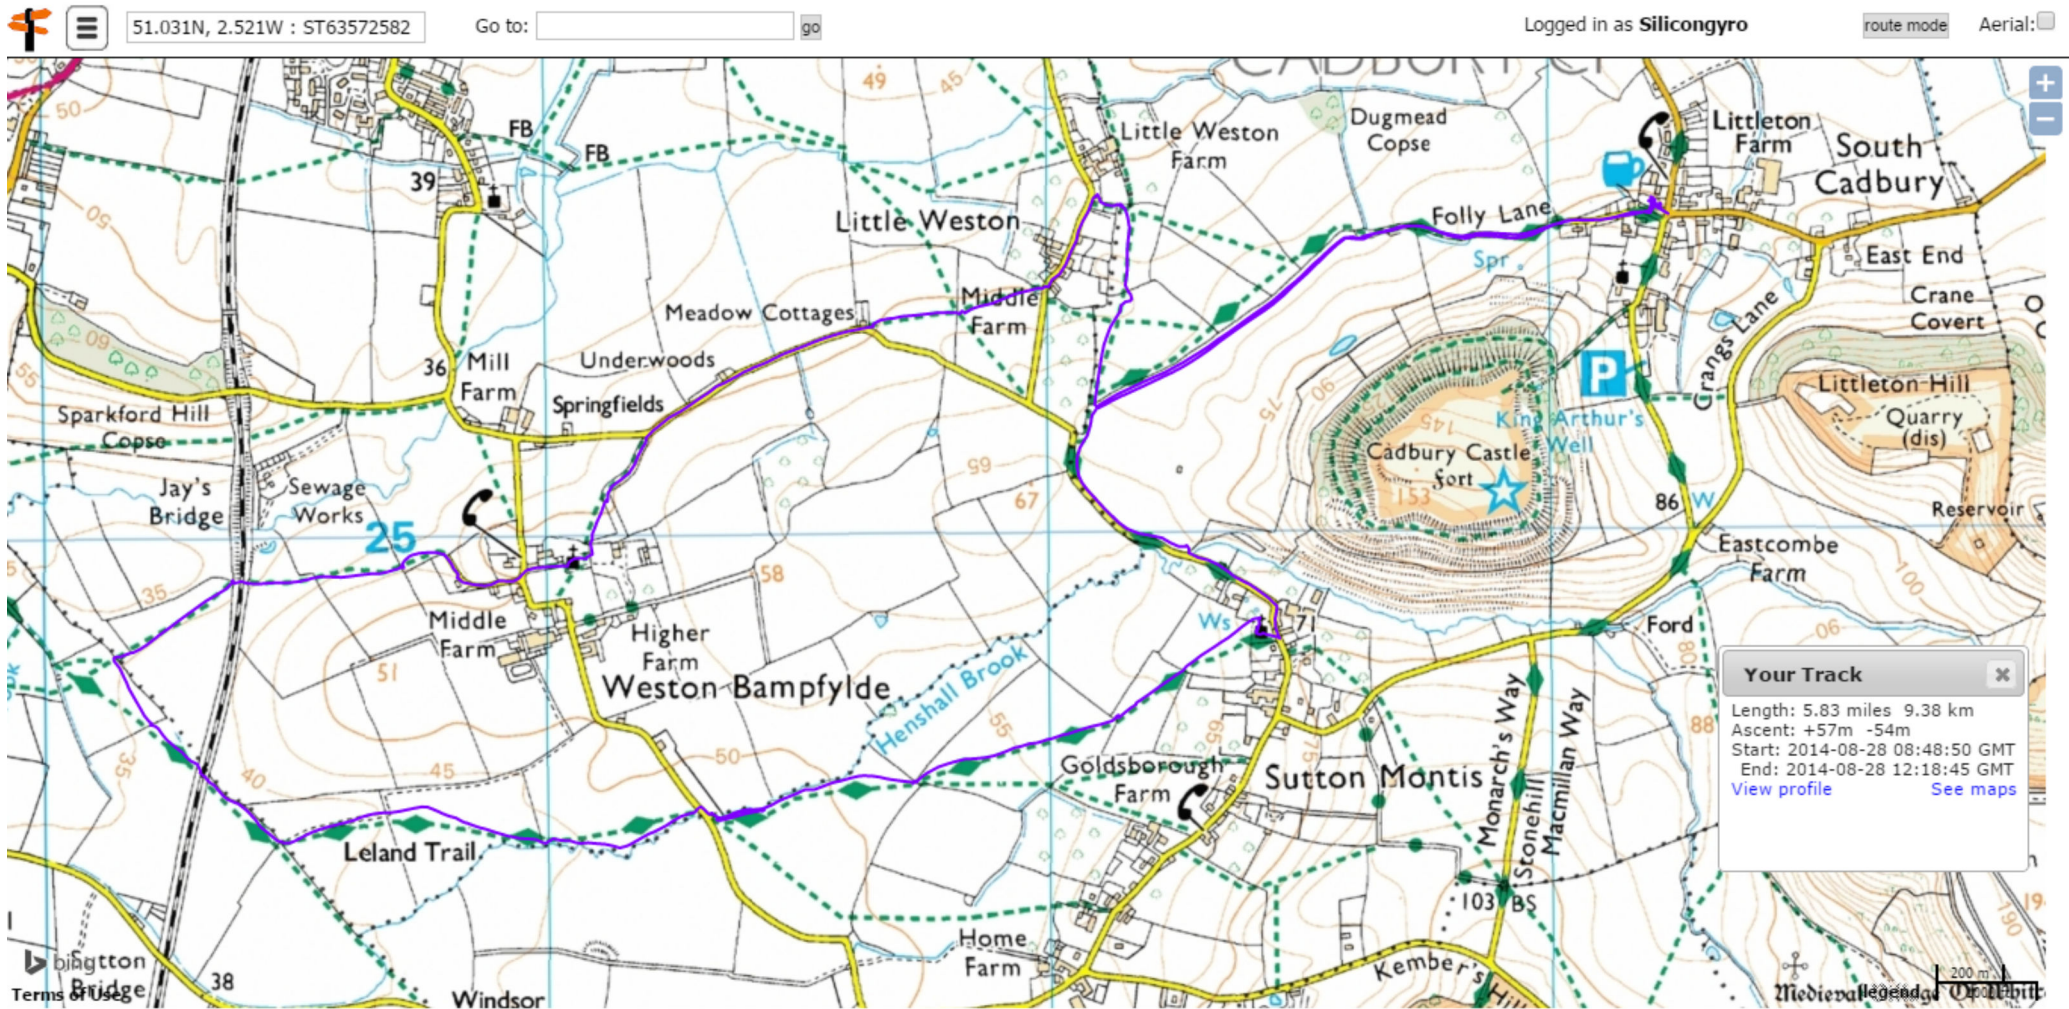

Webpage Screenshot

http://www.walklakes.co.uk/maps/?sid=1381e822d9784a6176633f170c8bd395 Sat May 02 2015 14:44:18 GMT+0100 (GMT Daylight Time)

# South Cadbury

South Cadbury ramble - 5.8 miles  
 Pub - "The Camelot" in S.Cadbury  
 Tim & Ros led Aug 2014