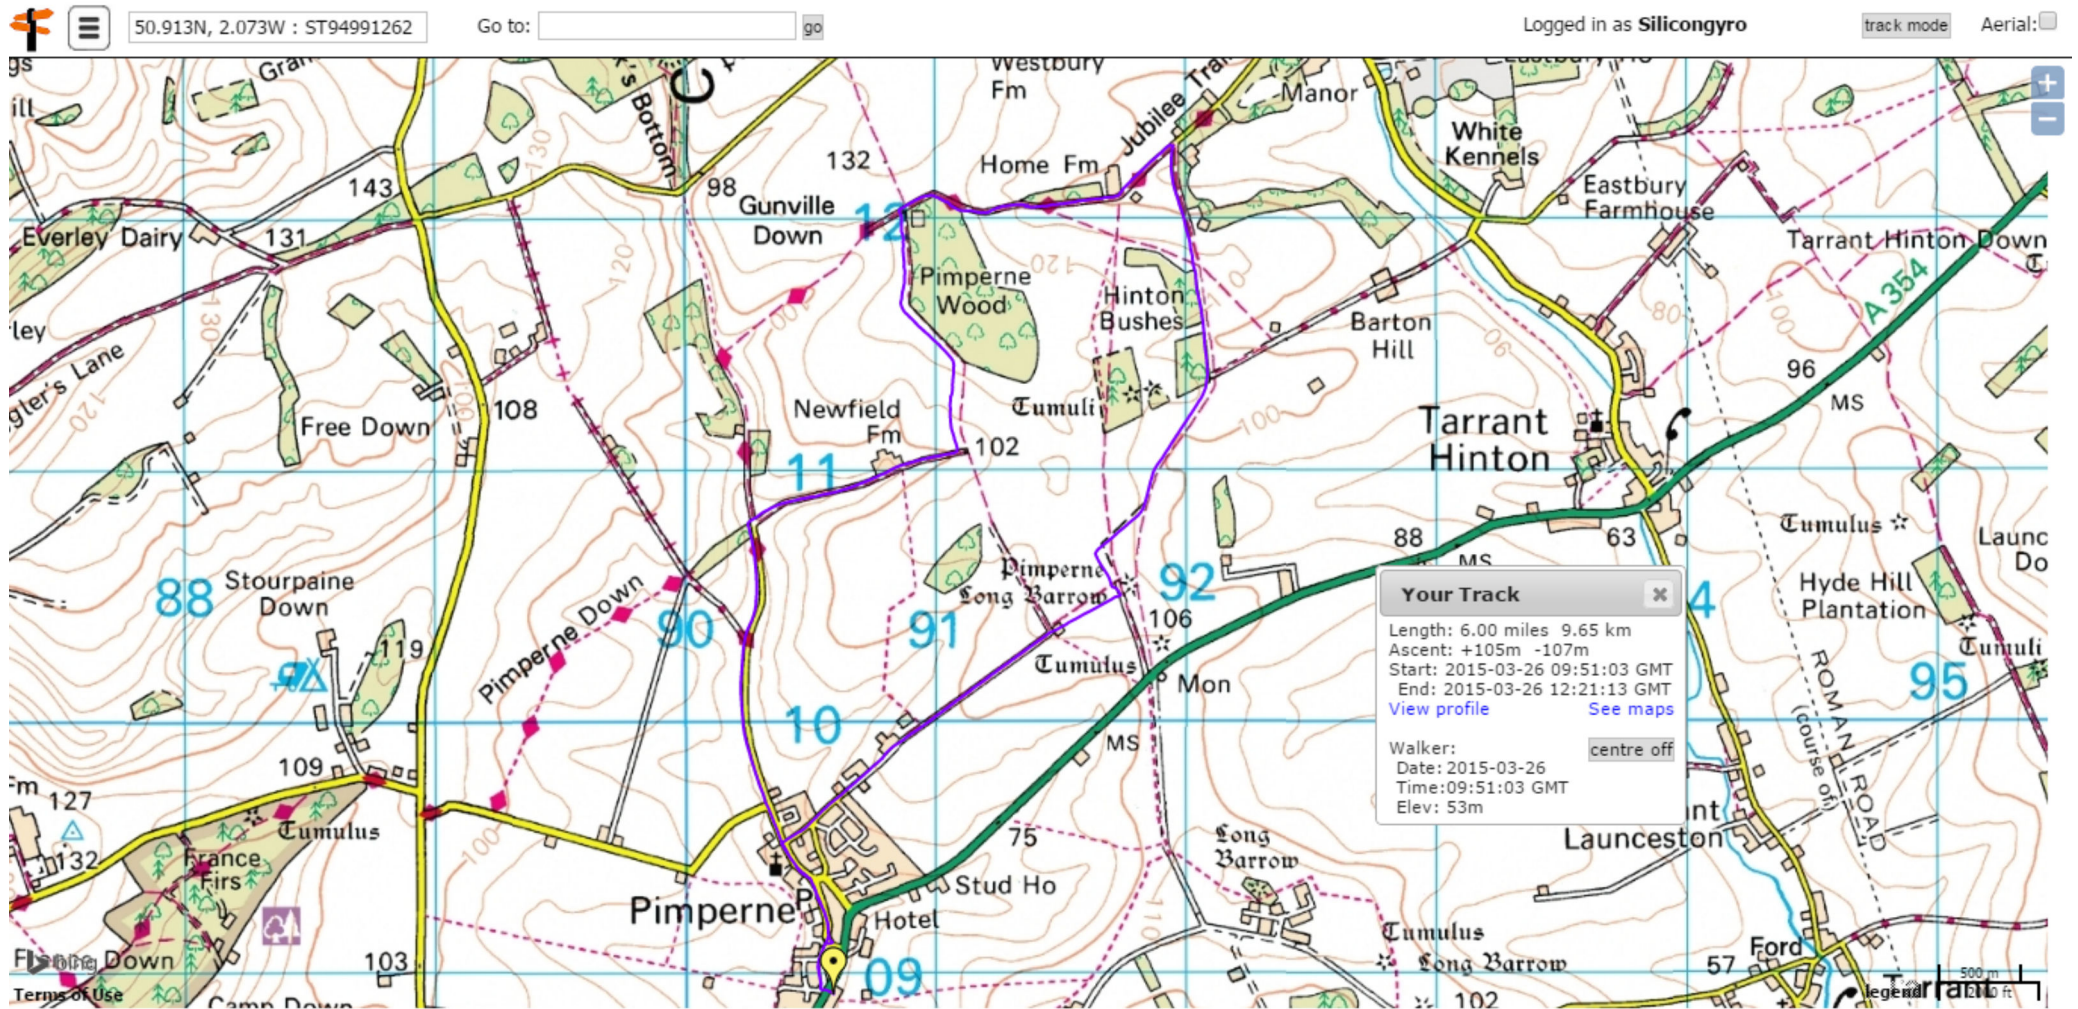

Webpage Screenshot

http://www.walklakes.co.uk/maps/?sid=1381e822d9784a6176633f170c8bd395 Sat May 02 2015 15:32:15 GMT+0100 (GMT Daylight Time)

Pimperne

Pimperne ramble - 6 miles
 Pub - "Farquarson Arms" in Pimperne
 Yvonne created March 2015