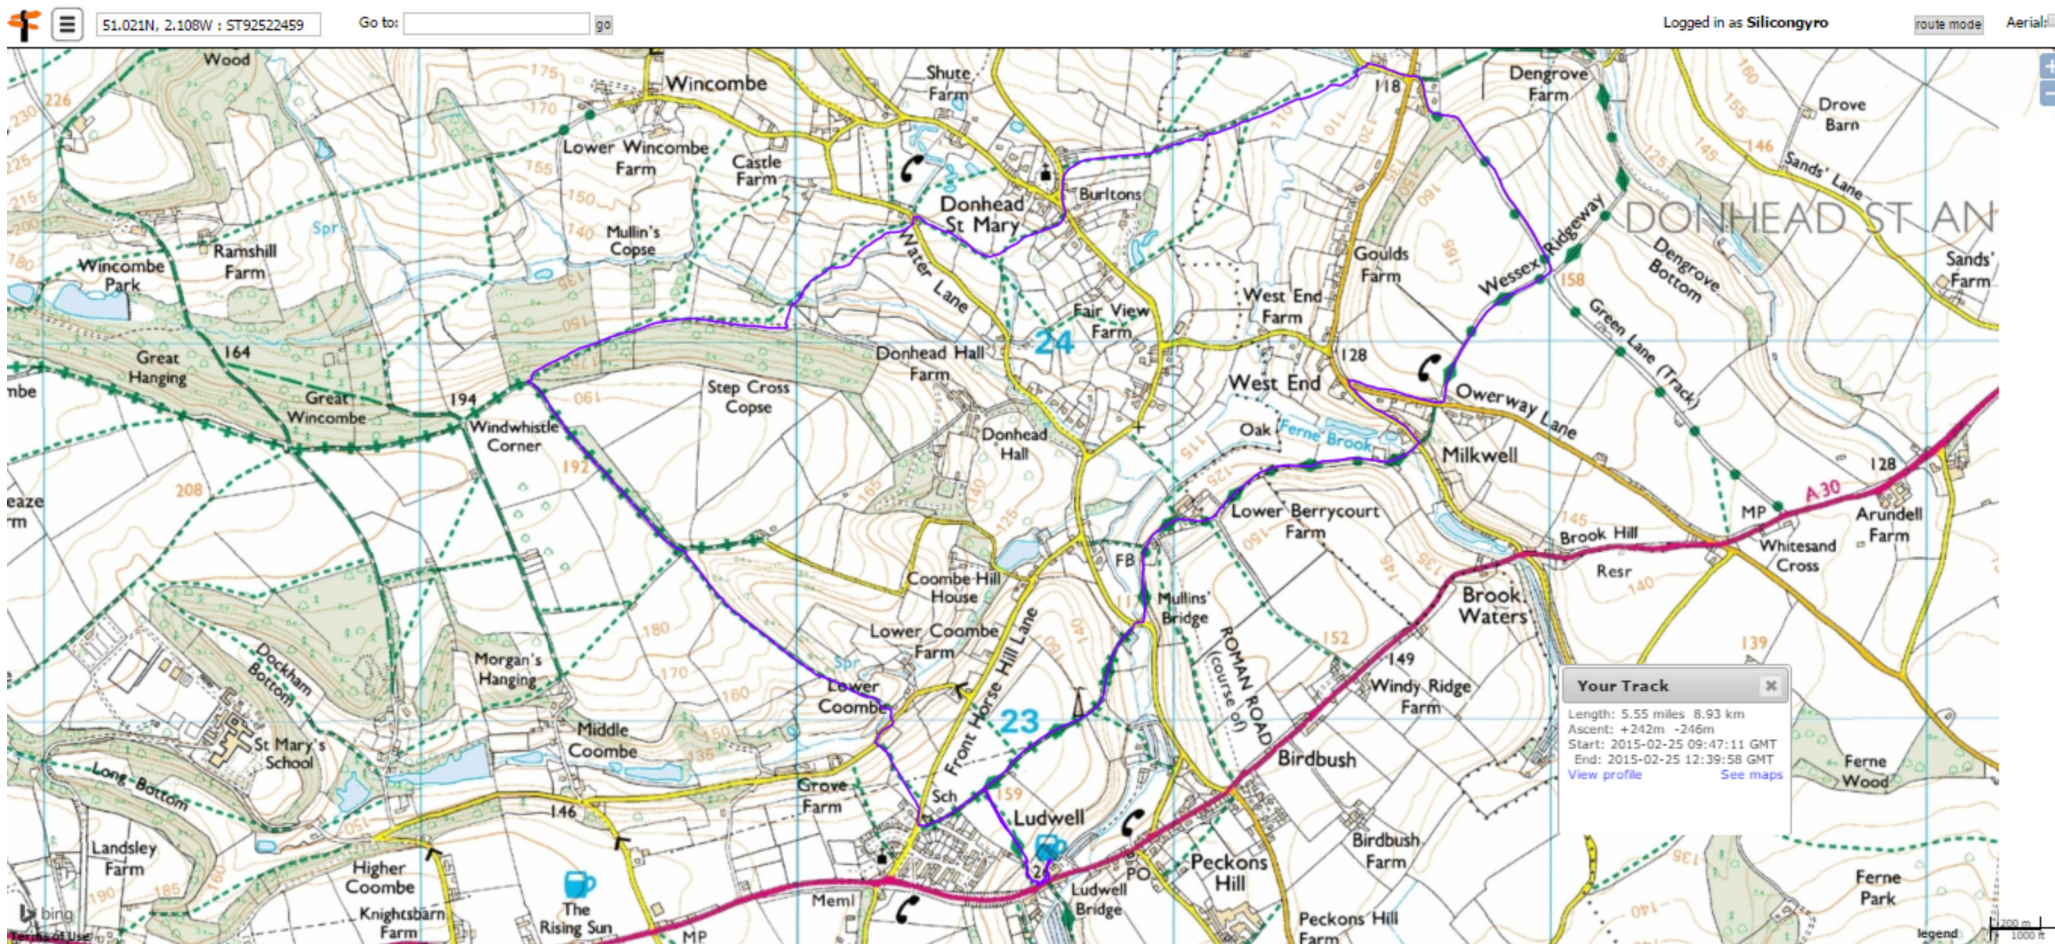

Webpage Screenshot

http://www.walklakes.co.uk/maps/?sid=1381e822d9784a6176633f170c8bd395 Sat May 02 2015 15:44:37 GMT+0100 (GMT Daylight Time)

Donhead St Mary

Donhead St Mary ramble - 5.5 miles
 Pub - "The Grove Arms" in Donhead St Mary
 Created by Dorinda & Peter Feb 2014