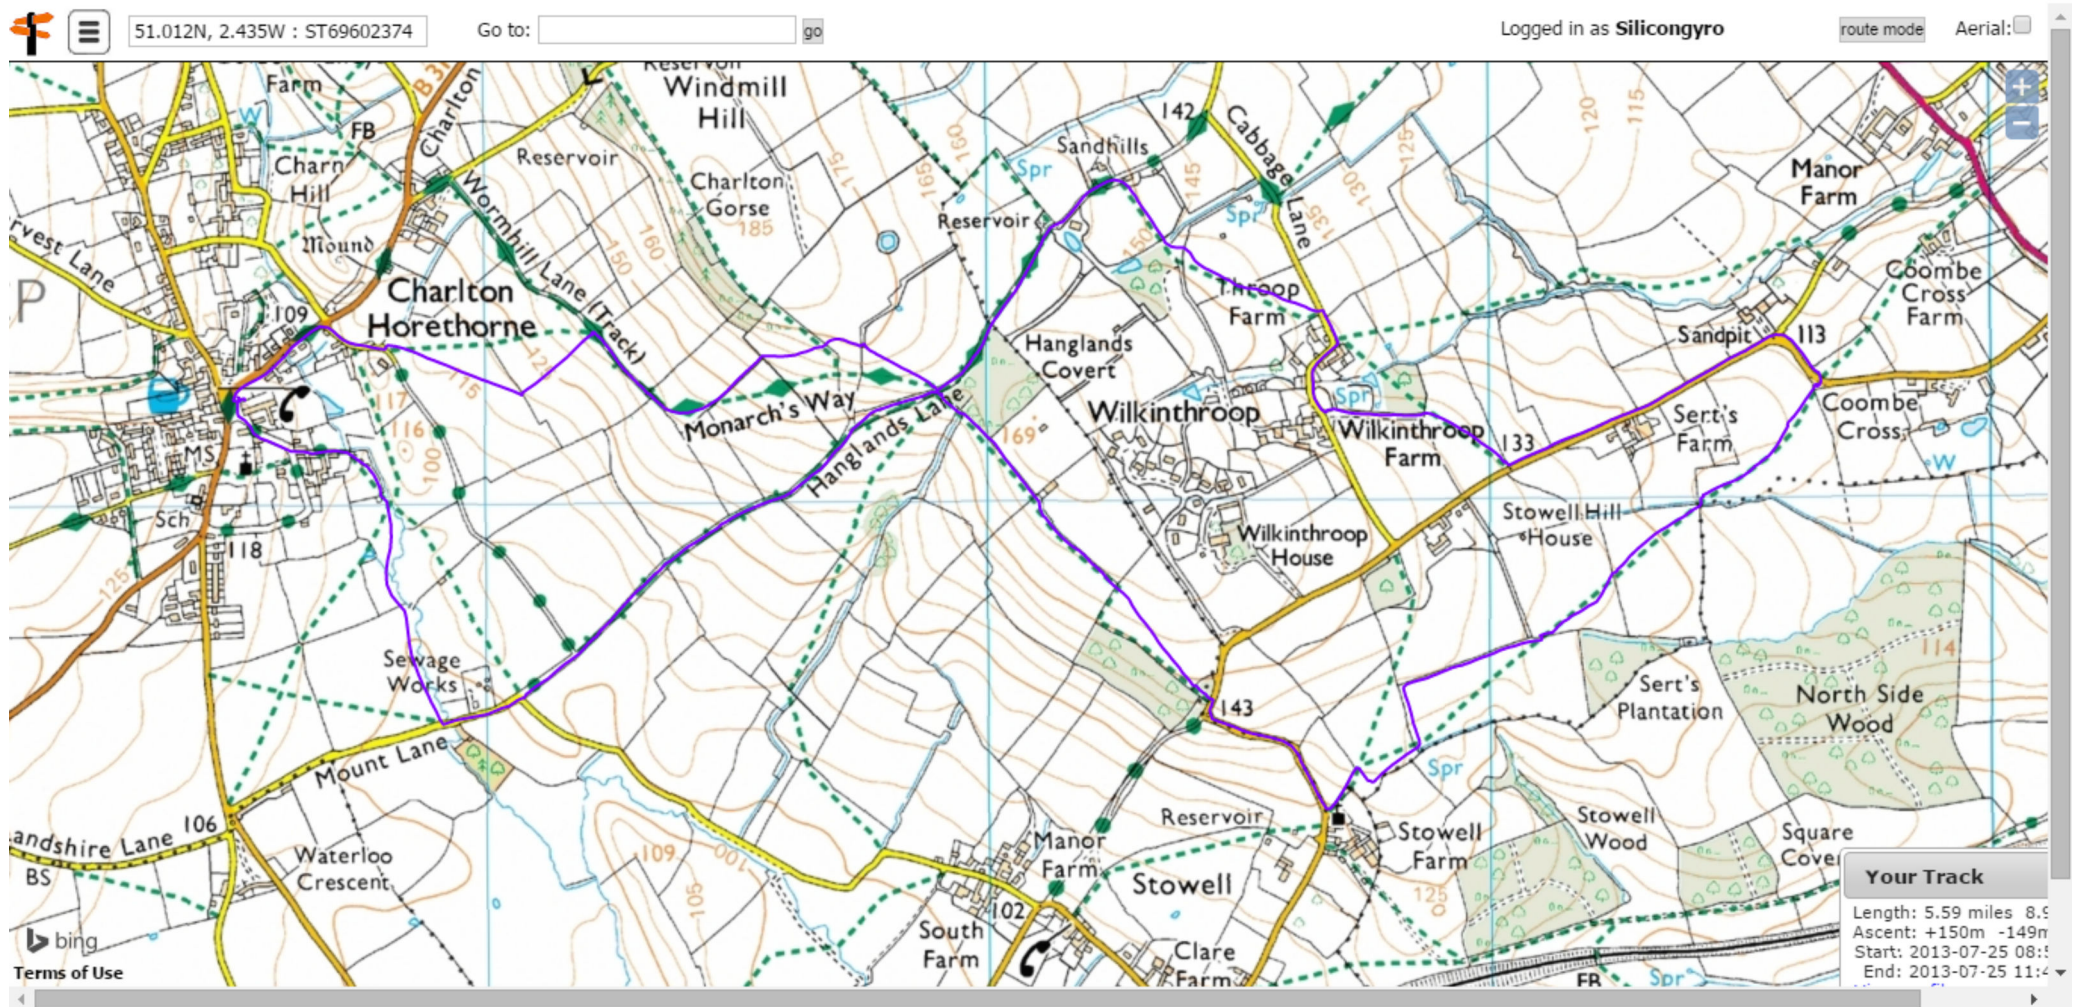

Webpage Screenshot

http://www.walklakes.co.uk/maps/?sid=1381e822d9784a6176633f170c8bd395 Sun May 03 2015 16:04:16 GMT+0100 (GMT Daylight Time)

Charlton Horethorne

Charlton Horethorn ramble - length 5.6 miles. "Figure of 8" routing !
 Pub - "The Kings Arms" at Charlton Horethorn
 Created by Judy & Jo - July 2013