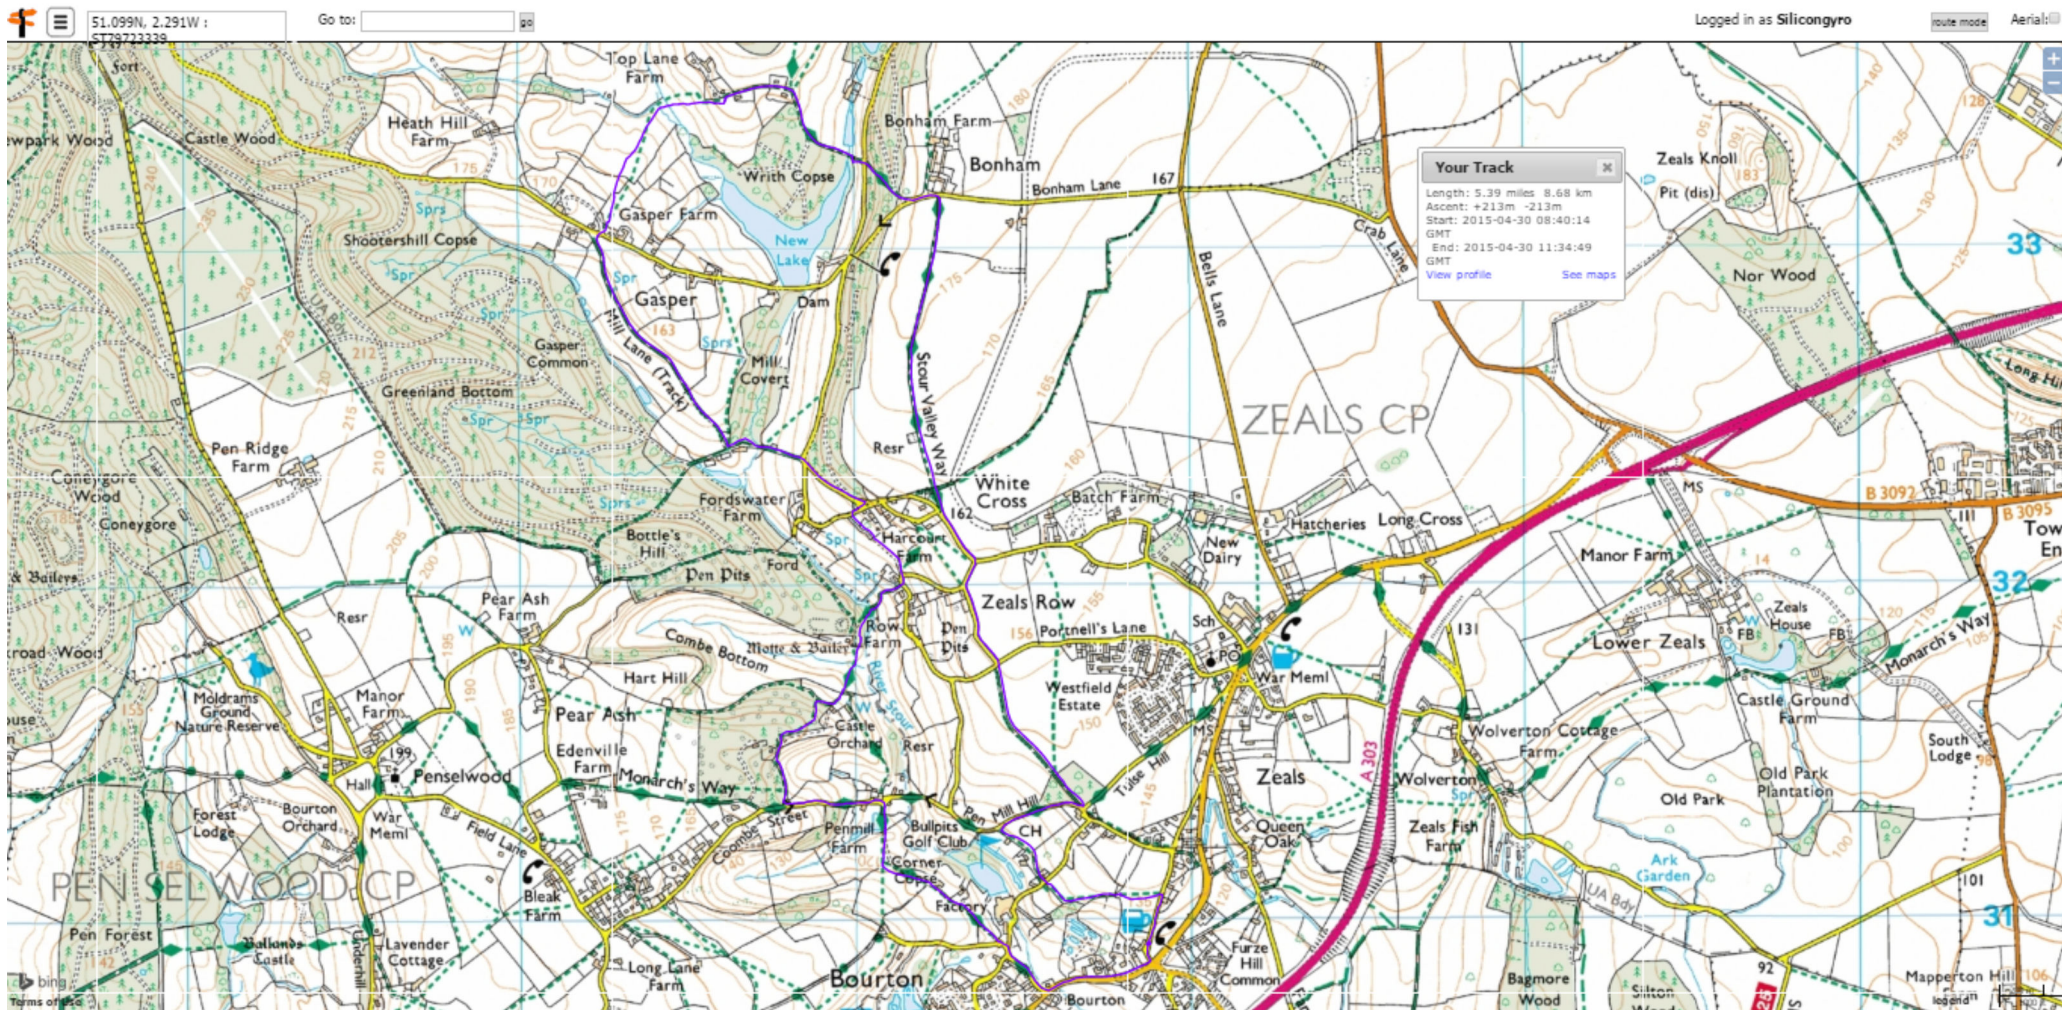

Webpage Screenshot

http://www.walklakes.co.uk/maps/?sid=1381e822d9784a6176633f170c8bd395 Sat May 02 2015 14:25:26 GMT+0100 (GMT Daylight Time)

# Bourton

Bourton ramble - 5.4 miles

Some stiles

Pub - "The White Lion" in Bourton

Jo led April 2015