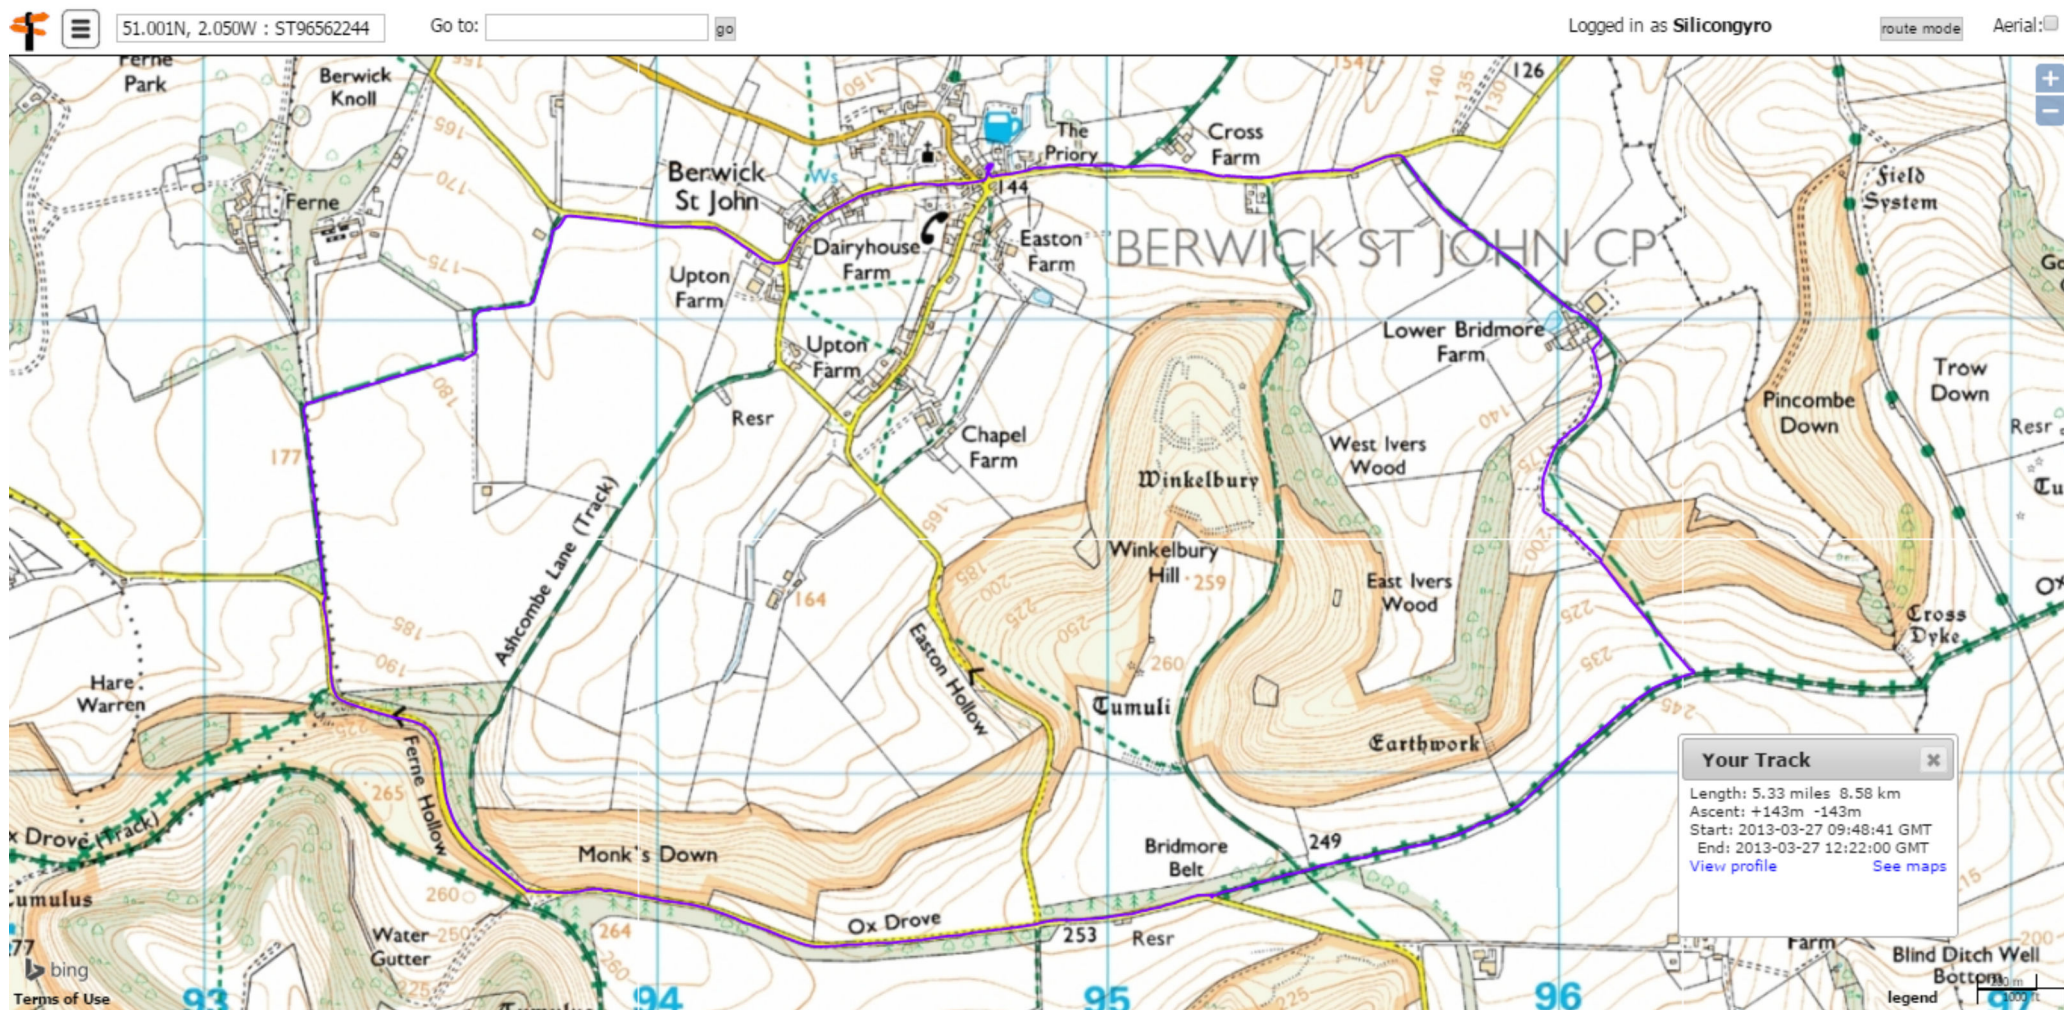

Webpage Screenshot

http://www.walklakes.co.uk/maps/?sid=1381e822d9784a6176633f170c8bd395 Sun May 03 2015 15:31:05 GMT+0100 (GMT Daylight Time)

## Berwick St John

Berwick St John ramble - 5.3 miles  
Pub - "The Talbot Inn" Berwick St John  
Created by Judy & Jo July 2014